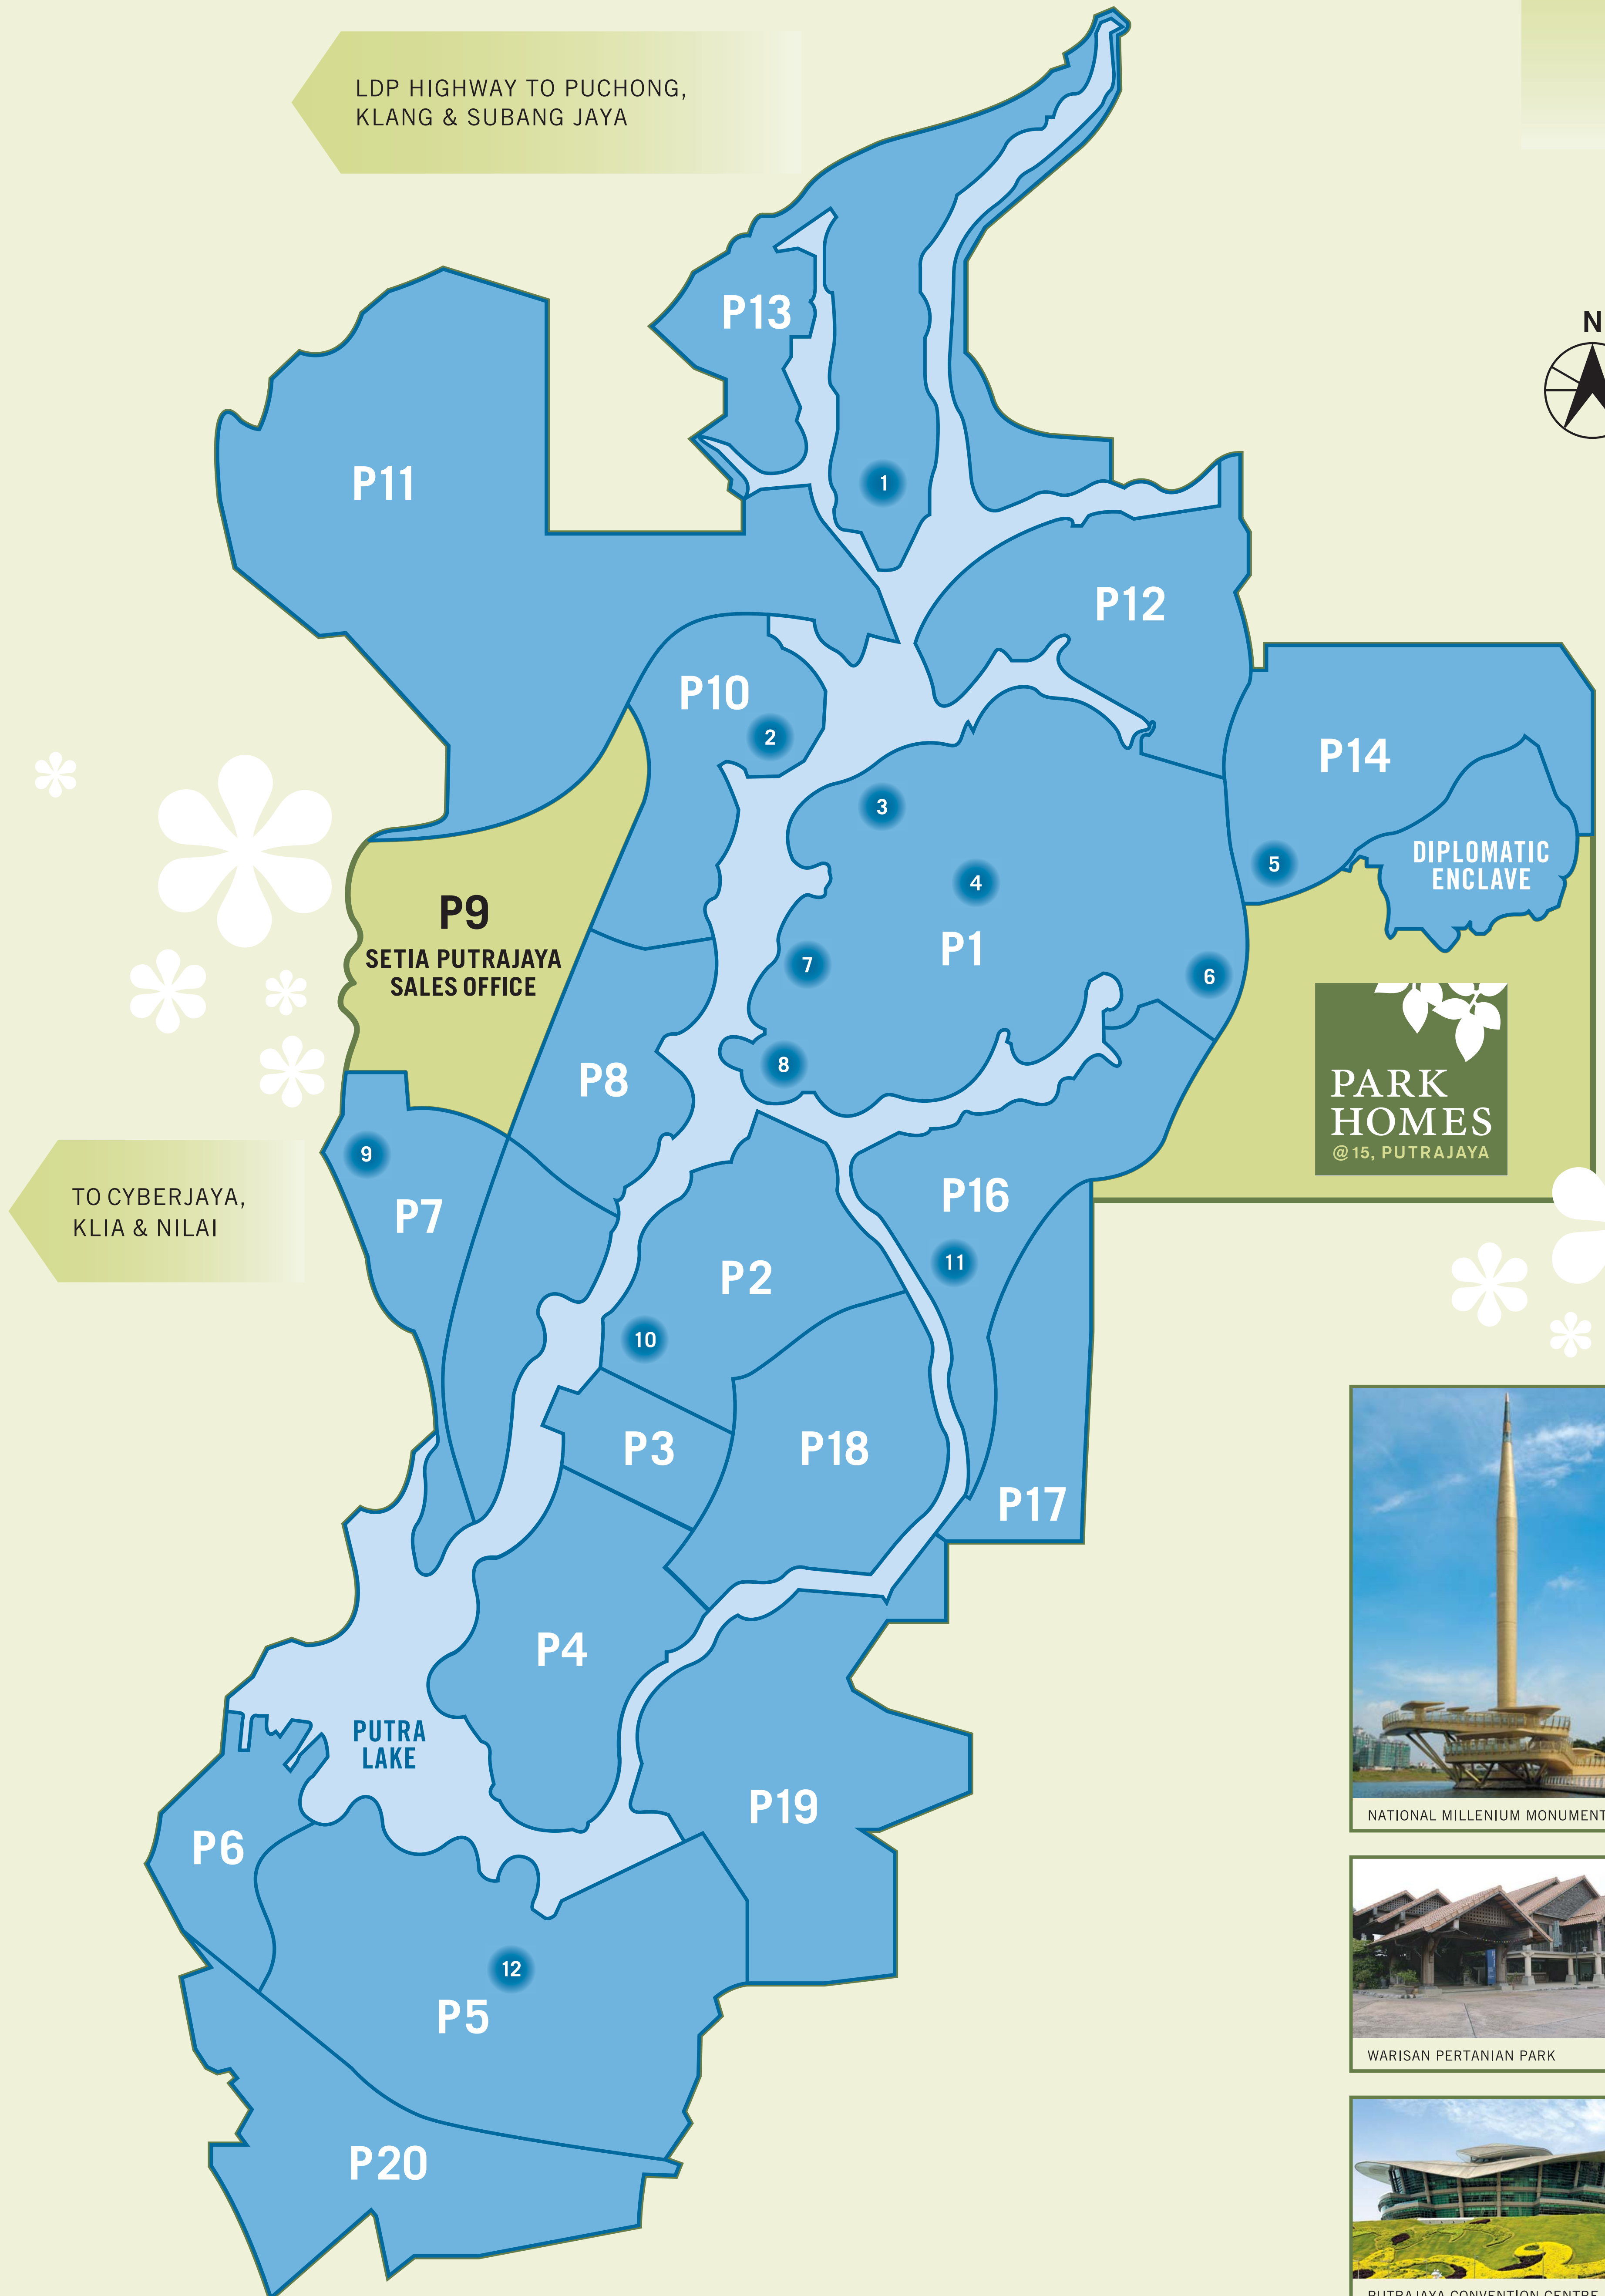

garden retreat within a city

TO
KUALA LUMPUR

LDP HIGHWAY TO PUCHONG,
KLANG & SUBANG JAYA

TO CYBERJAYA,
KLIA & NILAI

PARK HOMES
@15, PUTRAJAYA

TO
KLIA

TO
SEREMBAN